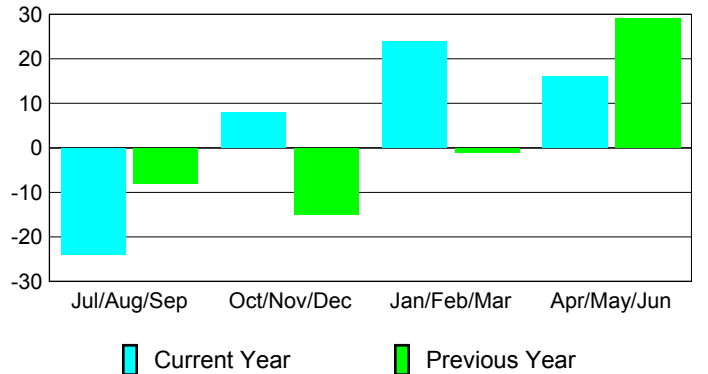

Membership Results 2008-2009

Membership 2007-2008

Month	Net Memb Goal	Actual New Memb	Actual Dropped Memb	Gain/Loss of Memb	Gain/Loss of Memb
Jul/Aug/Sep	-15	6	-30	-24	-8
Oct/Nov/Dec	-5	33	-25	8	-15
Jan/Feb/Mar	15	34	-10	24	-1
Apr/May/June	5	51	-35	16	29
Totals	0	124	-100	24	5

Membership Results 2008-2009

Goal, New, Dropped, Gain/Loss

Comparison of Membership Gain/Loss

Current Year Compared to the Previous Year

Gender Comparison 2008-2009

Jul/Aug/Sep

Oct/Nov/Dec

Jan/Feb/Mar

Apr/May/June

Male

Female