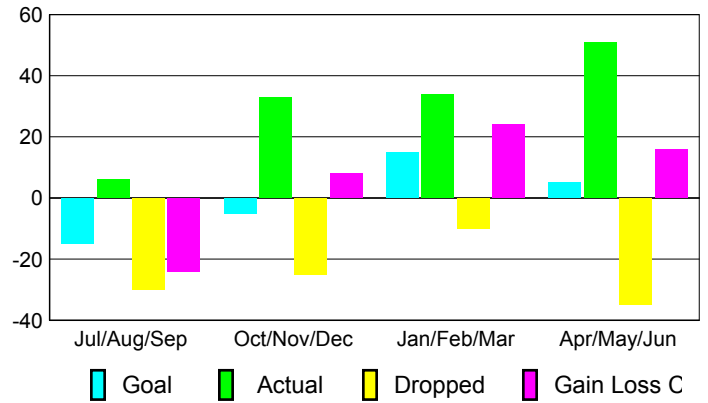

Membership Results 2008-2009

Goal, New, Dropped, Gain/Loss

Comparison of Membership Gain/Loss

Current Year Compared to the Previous Year